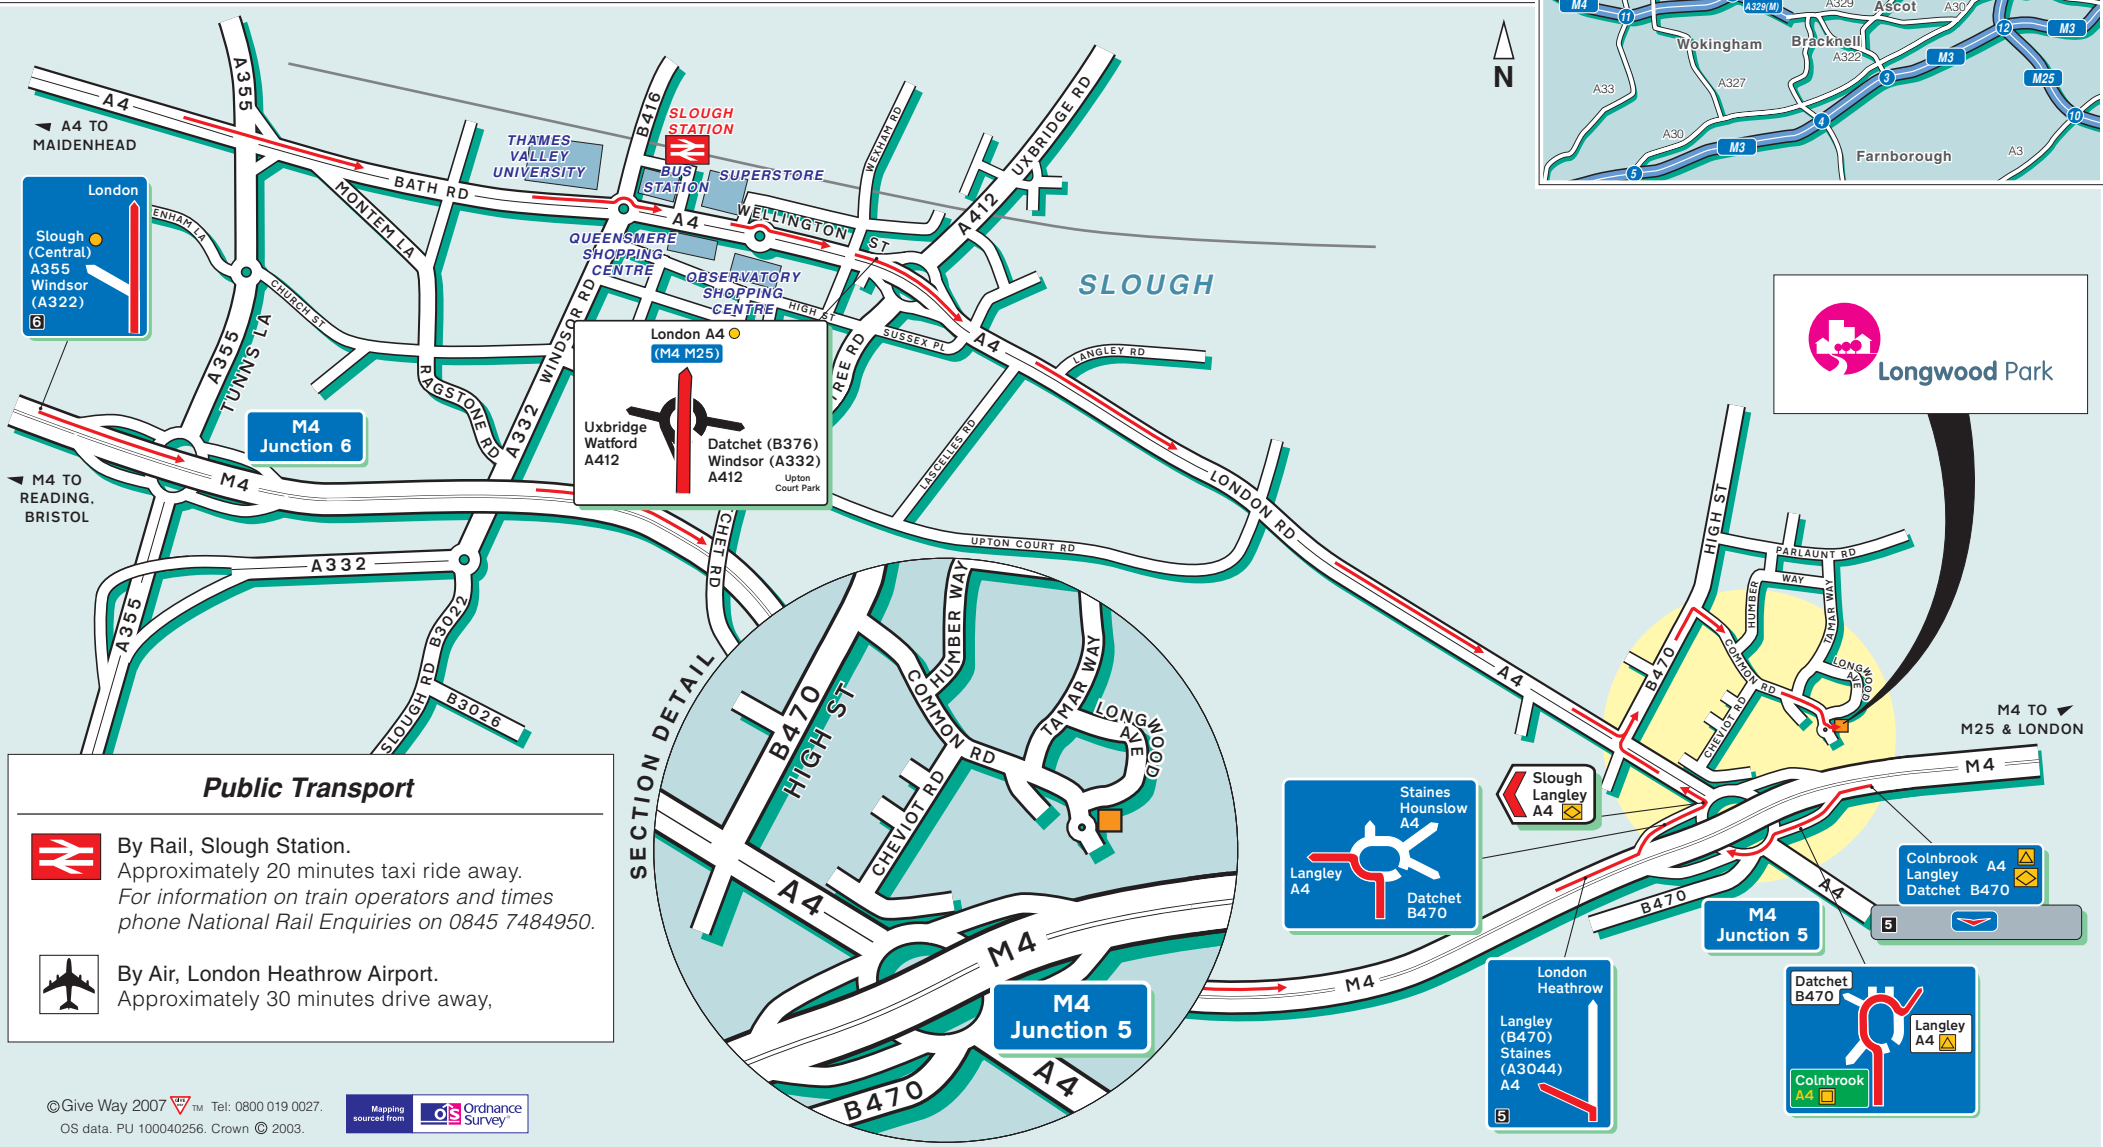

Longwood Park

Longwood Park, Byron House, Common Road, Langley, Slough, Berkshire SL3 8TR
Tel: 01753 590 995 Fax: 01753 777 499

Public Transport

By Rail, Slough Station.
Approximately 20 minutes taxi ride away.
For information on train operators and times phone National Rail Enquiries on 0845 7484950.

By Air, London Heathrow Airport.
Approximately 30 minutes drive away.