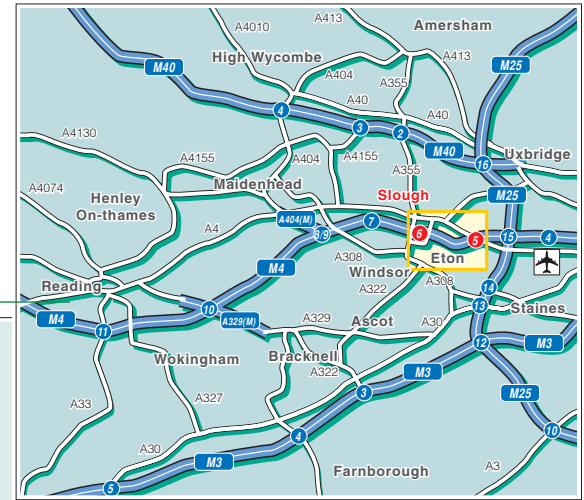

Longwood Park

Longwood Park, Byron House, Common Road, Langley, Slough, Berkshire SL3 8TR
Tel: 01753 590 995 Fax: 01753 777 499

Public Transport

By Rail, Slough Station.
Approximately 20 minutes taxi ride away.
For information on train operators and times phone National Rail Enquiries on 0845 7484950.

By Air, London Heathrow Airport.
Approximately 30 minutes drive away.